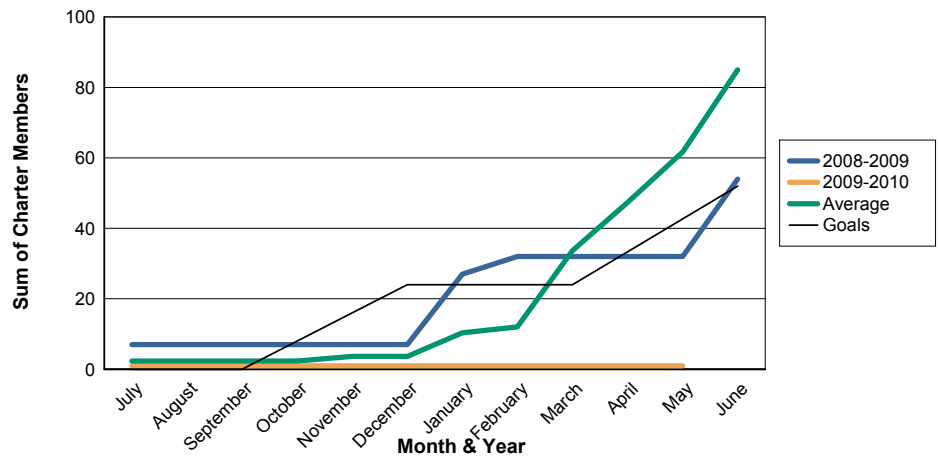

Sum of Charter Members/ Month & Year

For District 108 L