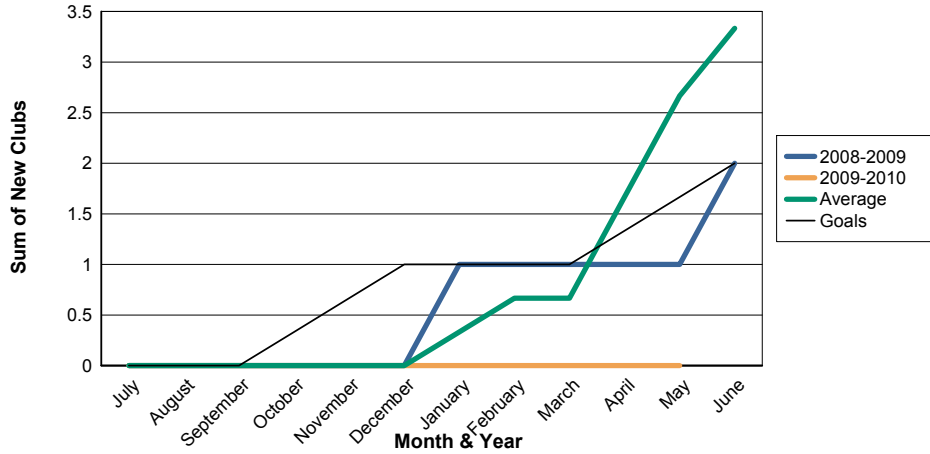

3 Year Comparisons for GMT Constitutional Area 4

By GMT District

As of May 2010

Sum of New Clubs/ Month & Year

For District 108 L

Sum of Dropped Clubs/ Month & Year

For District 108 L

Sum of Net Clubs/ Month & Year