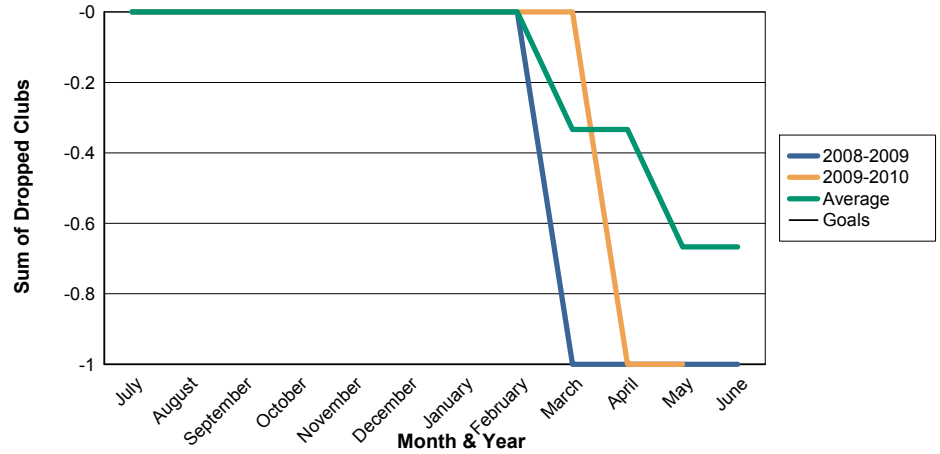

3 Year Comparisons for GMT Constitutional Area 4

By GMT District

As of May 2010

Sum of New Clubs/ Month & Year

For District 108 L

Sum of Dropped Clubs/ Month & Year

For District 108 L

Sum of Net Clubs/ Month & Year