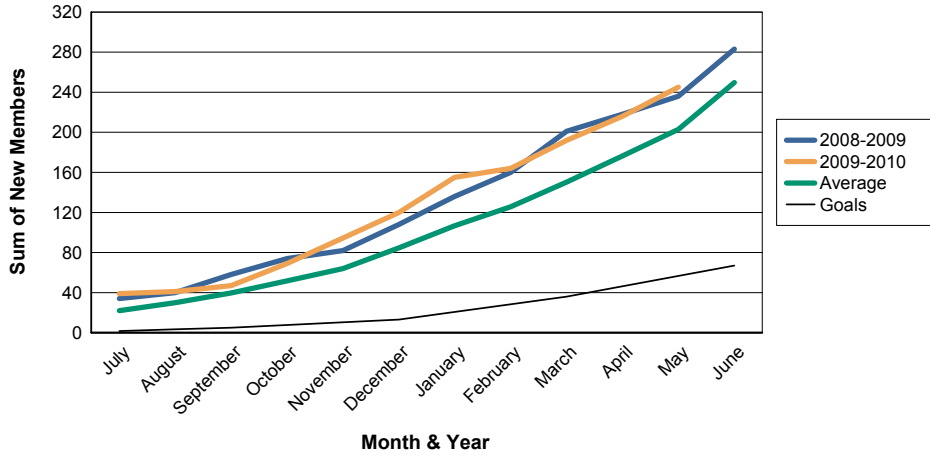

3 Year Comparisons for GMT Constitutional Area 4

By GMT District

As of May 2010

Sum of New Clubs/ Month & Year

For District 108 L

Sum of Dropped Clubs/ Month & Year

For District 108 L

Sum of Net Clubs/ Month & Year

For District 108 L

Sum of Charter Members/ Month & Year

For District 108 L

3 Year Comparisons for GMT Constitutional Area 4

By GMT District

As of May 2010

Sum of New Members/ Month & Year

For District 108 L

Sum of Dropped Members/ Month & Year

For District 108 L

Sum of Net Members/ Month & Year

For District 108 L