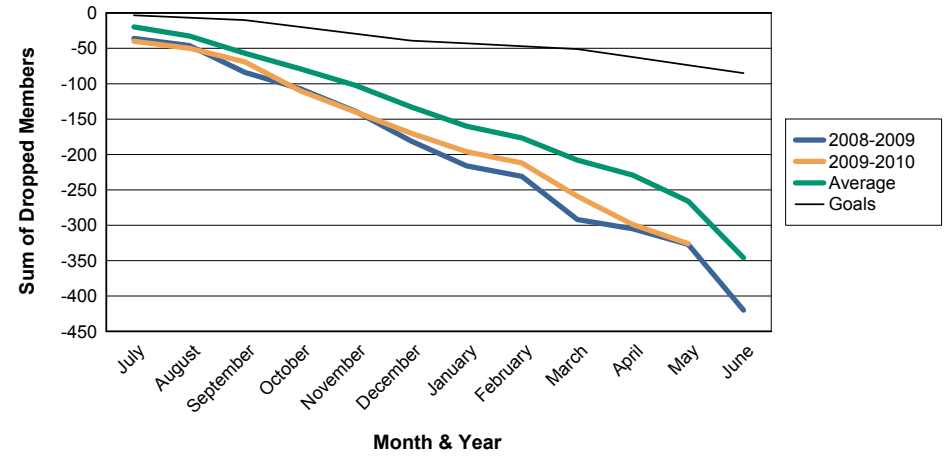

For District 108 L

Sum of Charter Members/ Month & Year

For District 108 L

3 Year Comparisons for GMT Constitutional Area 4

By GMT District

As of May 2010

Sum of New Members/ Month & Year

For District 108 L

Sum of Dropped Members/ Month & Year

For District 108 L

Sum of Net Members/ Month & Year

For District 108 L