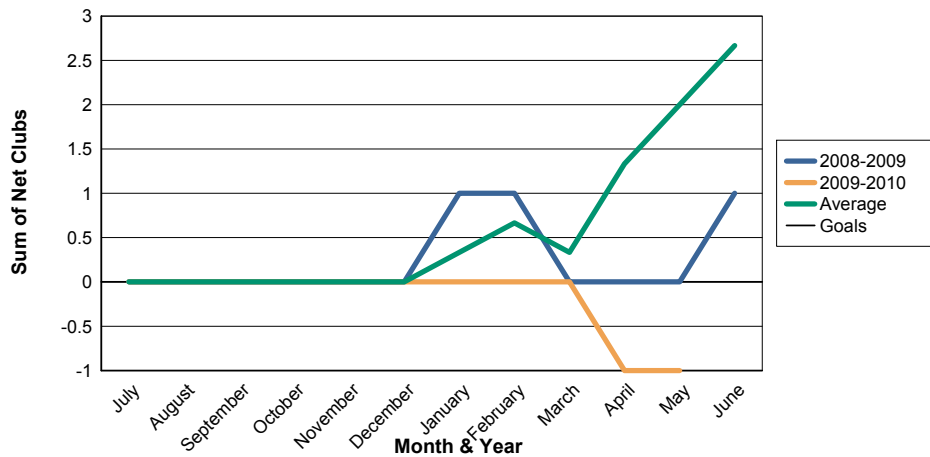

Sum of Net Clubs/ Month & Year

For District 108 L